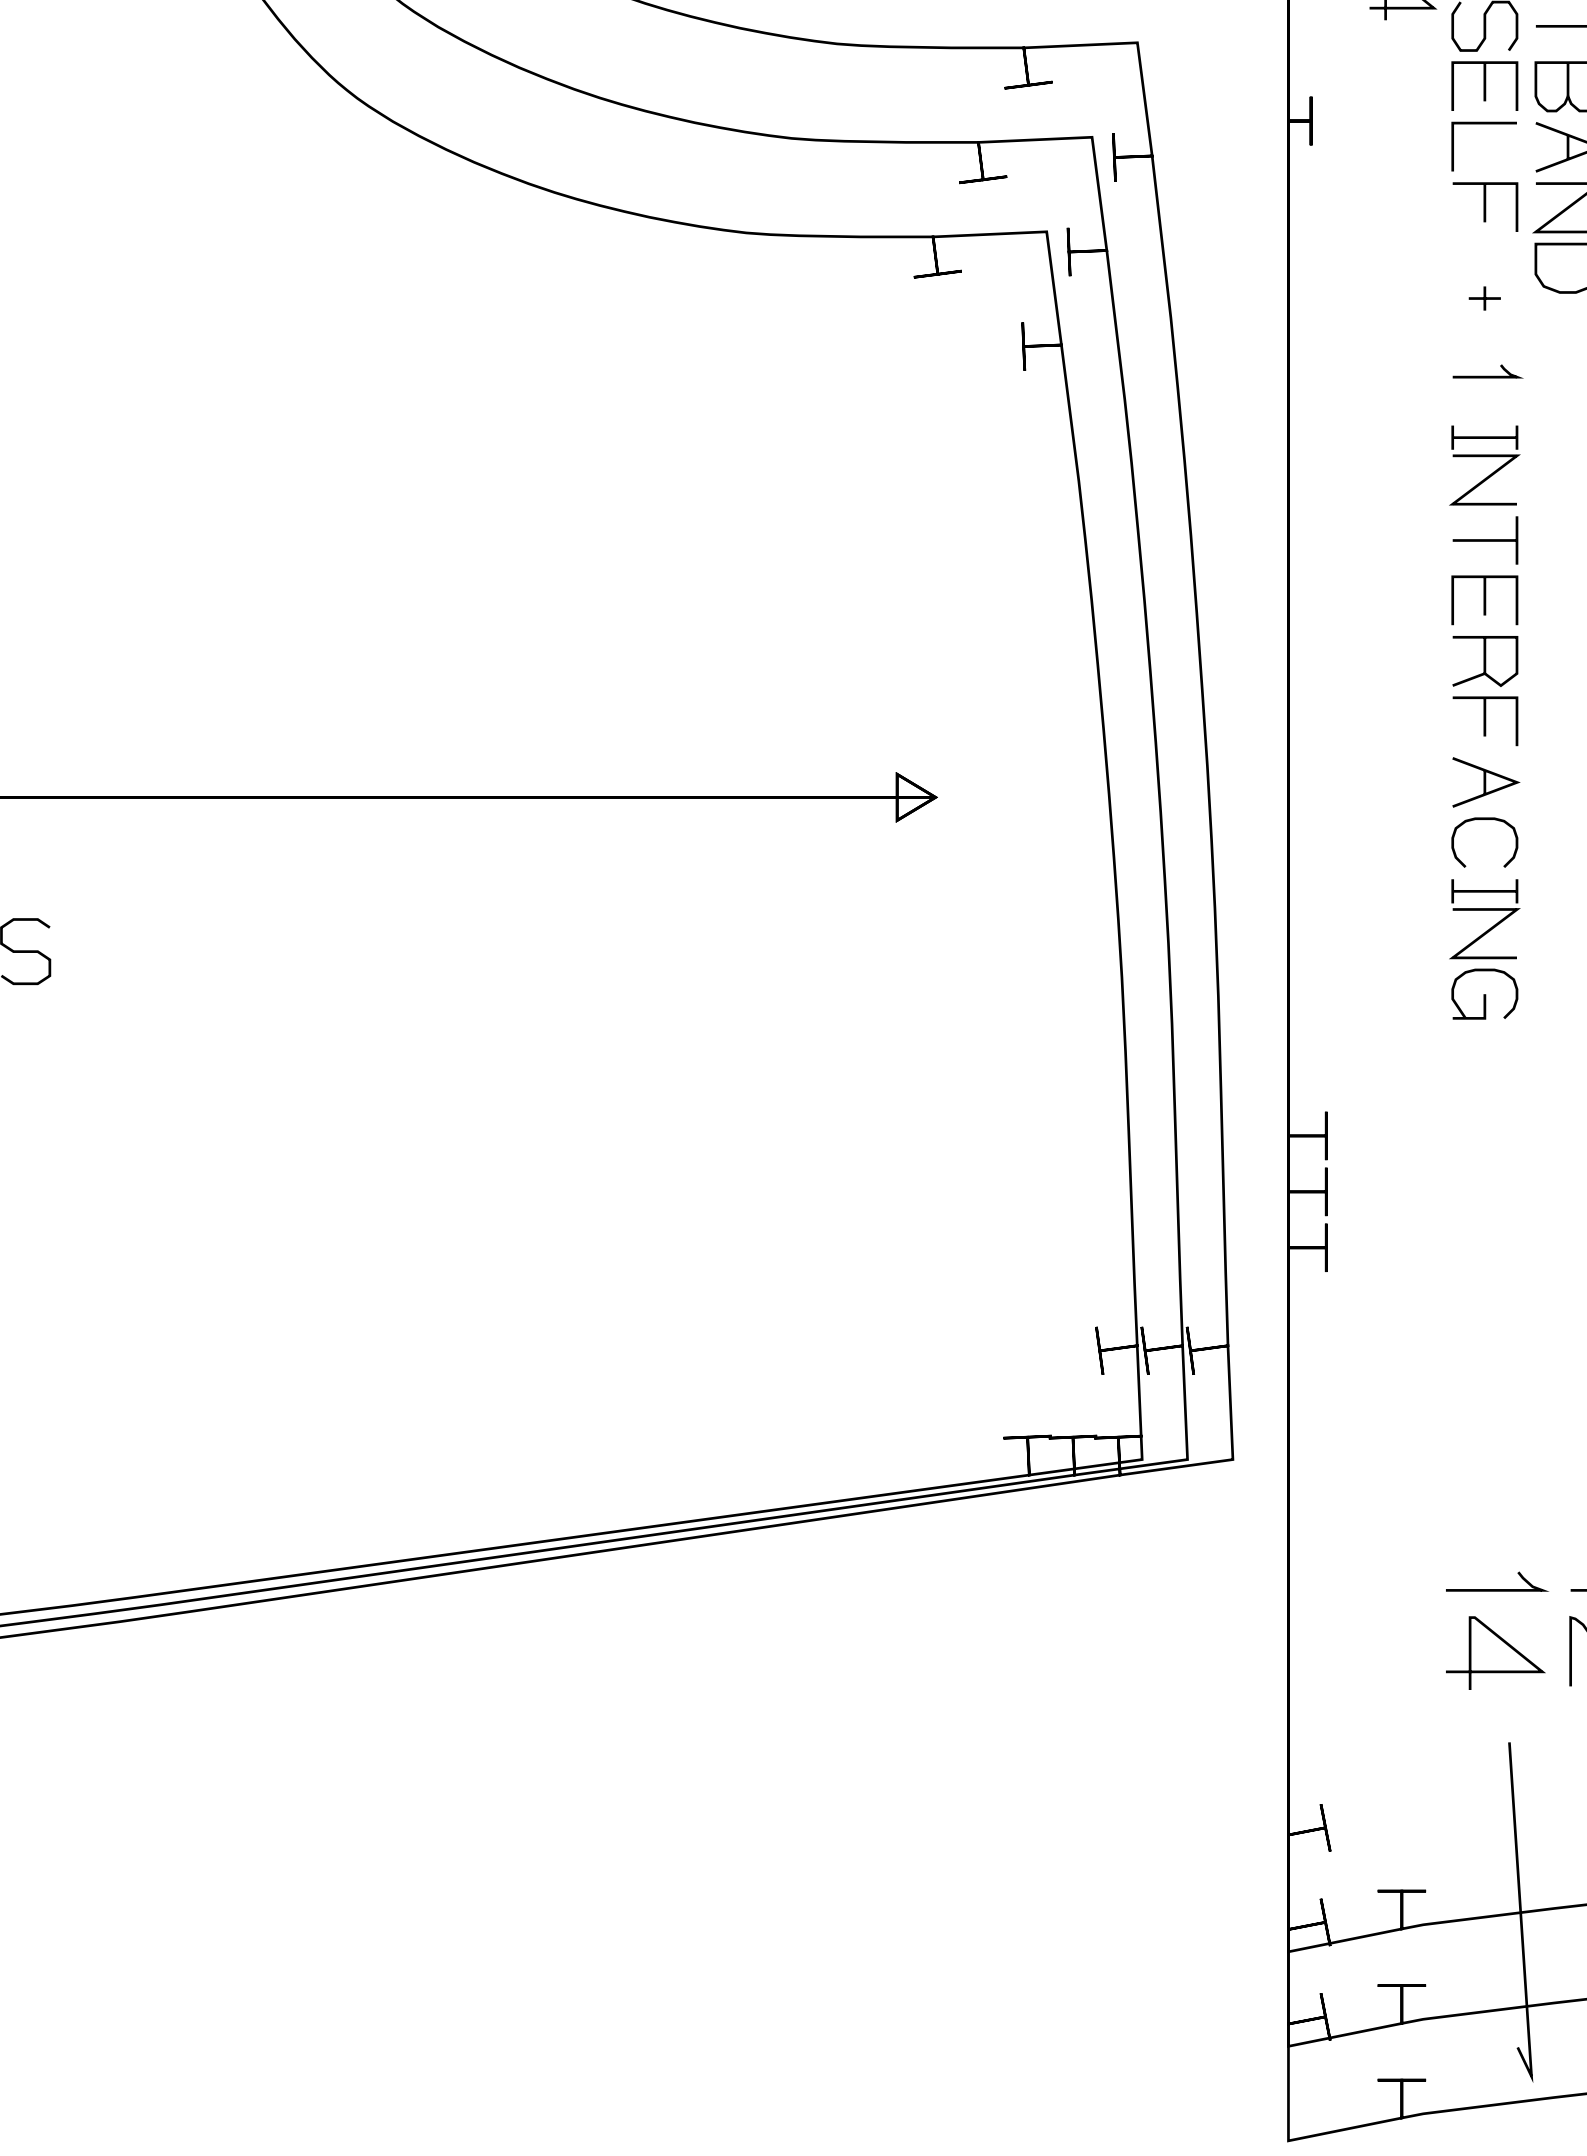

IBRAND SELF + 1 INTERFACING