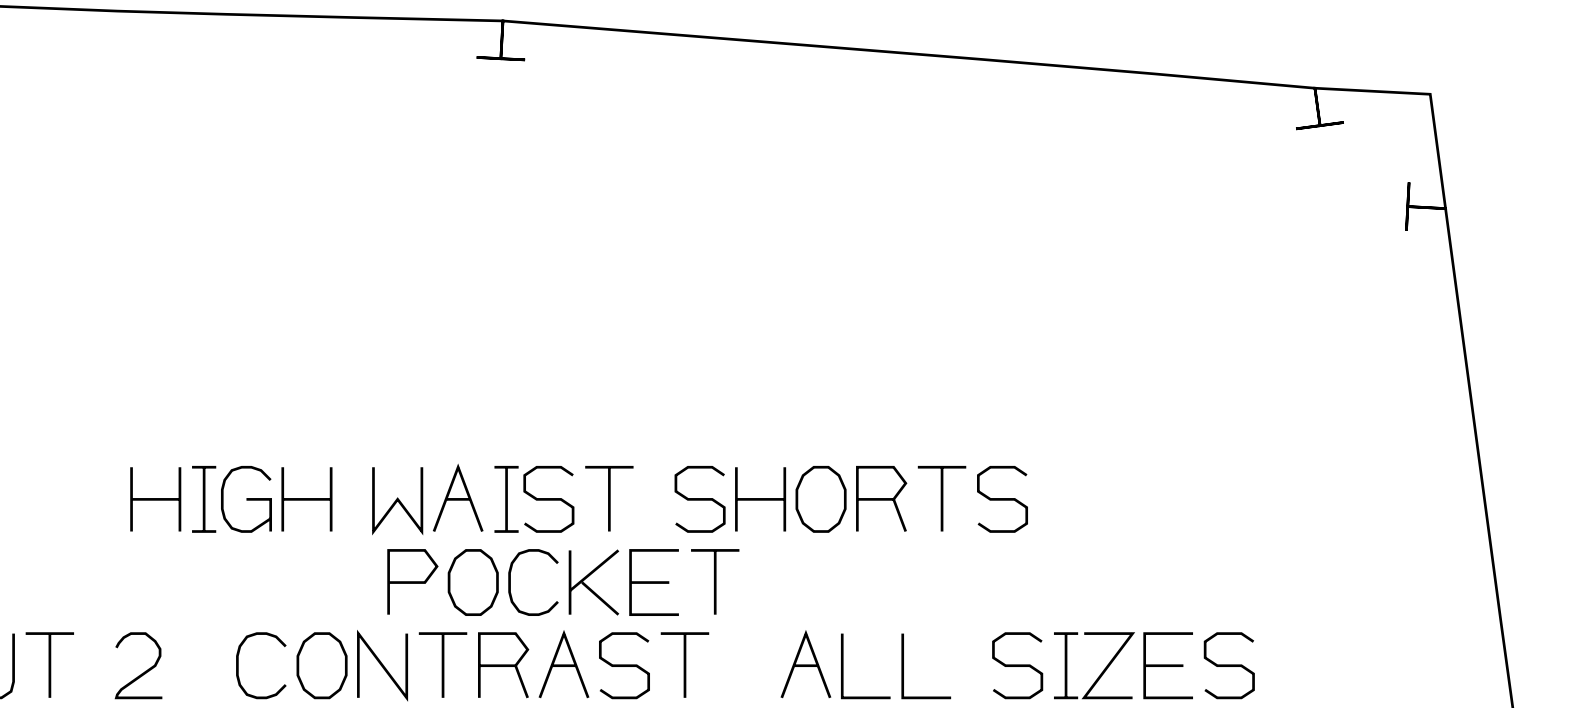

HIGH WAIST SHORTS

POCKET 1

CUT 2 SELF ALL SIZES

10 12 14

HIGH WAIST SHORTS  
POCKET

CUT 2 CONTRAST ALL SIZES

12 CUT 1 CONT

III

\_\_\_\_\_

┆

┆

┆

\_\_\_\_\_

HIGH WAIST SHORT  
 BACK  
 CUT 1PR  
 10 12 14

BACK WAIST BAND  
RAST + 1 FACING SELF + 1 INTERFACING  
10 12 14

HIGH WAIST SHORTS  
10CM X 10CM SQUARE

# HIGH WAIST SHORTS

10 12 14

10  
12  
14

20cm ZIP  
LEFT SID  
ONLY

FRONT WALLS  
14 CUT 1 CONTRAST + 1 FACING

10 12 12

III

HIGH WAIST SHORTS 10 12 14