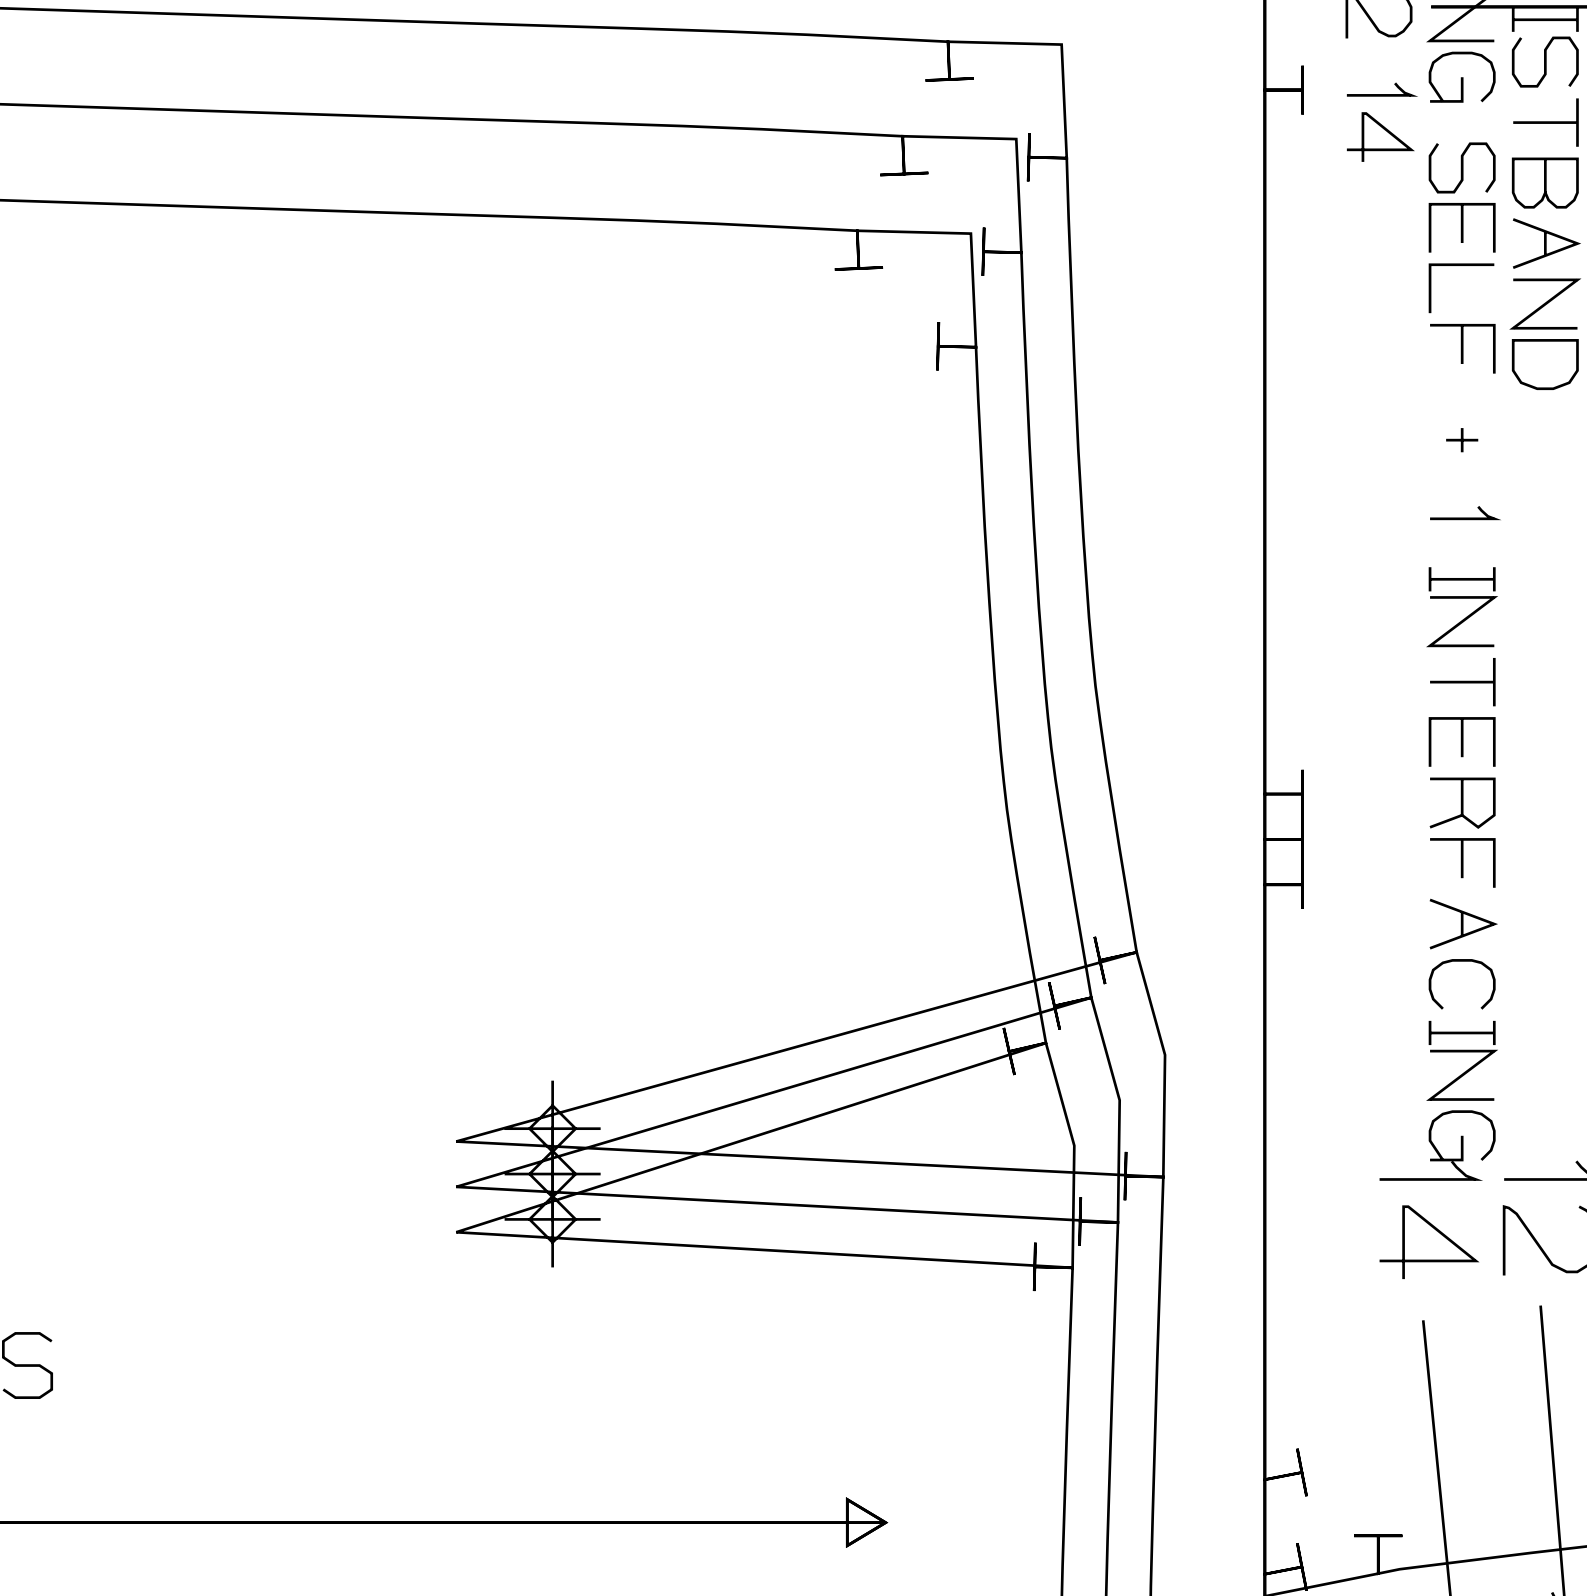

\_\_\_\_\_

┆

┆

┆

\_\_\_\_\_

HIGH WAIST SHORT  
 BACK  
 CUT 1PR  
 10 12 14

BACK WAIST BAND  
RAST + 1 FACING SELF + 1 INTERFACING  
10 12 14

HIGH WAIST SHORTS  
10CM X 10CM SQUARE

10 12 14

S

# HIGH WAIST SHORTS

10 12 14

10  
12  
14

20cm ZIP  
LEFT SID  
ONLY

FRONT WALLS  
14 CUT 1 CONTRAST + 1 FACING

10 12 12

III

HIGH WAIST SHORTS 10 12 14

HIGH WAIST SHORT  
 FRONT  
 CUT 1PR  
 10 12 14