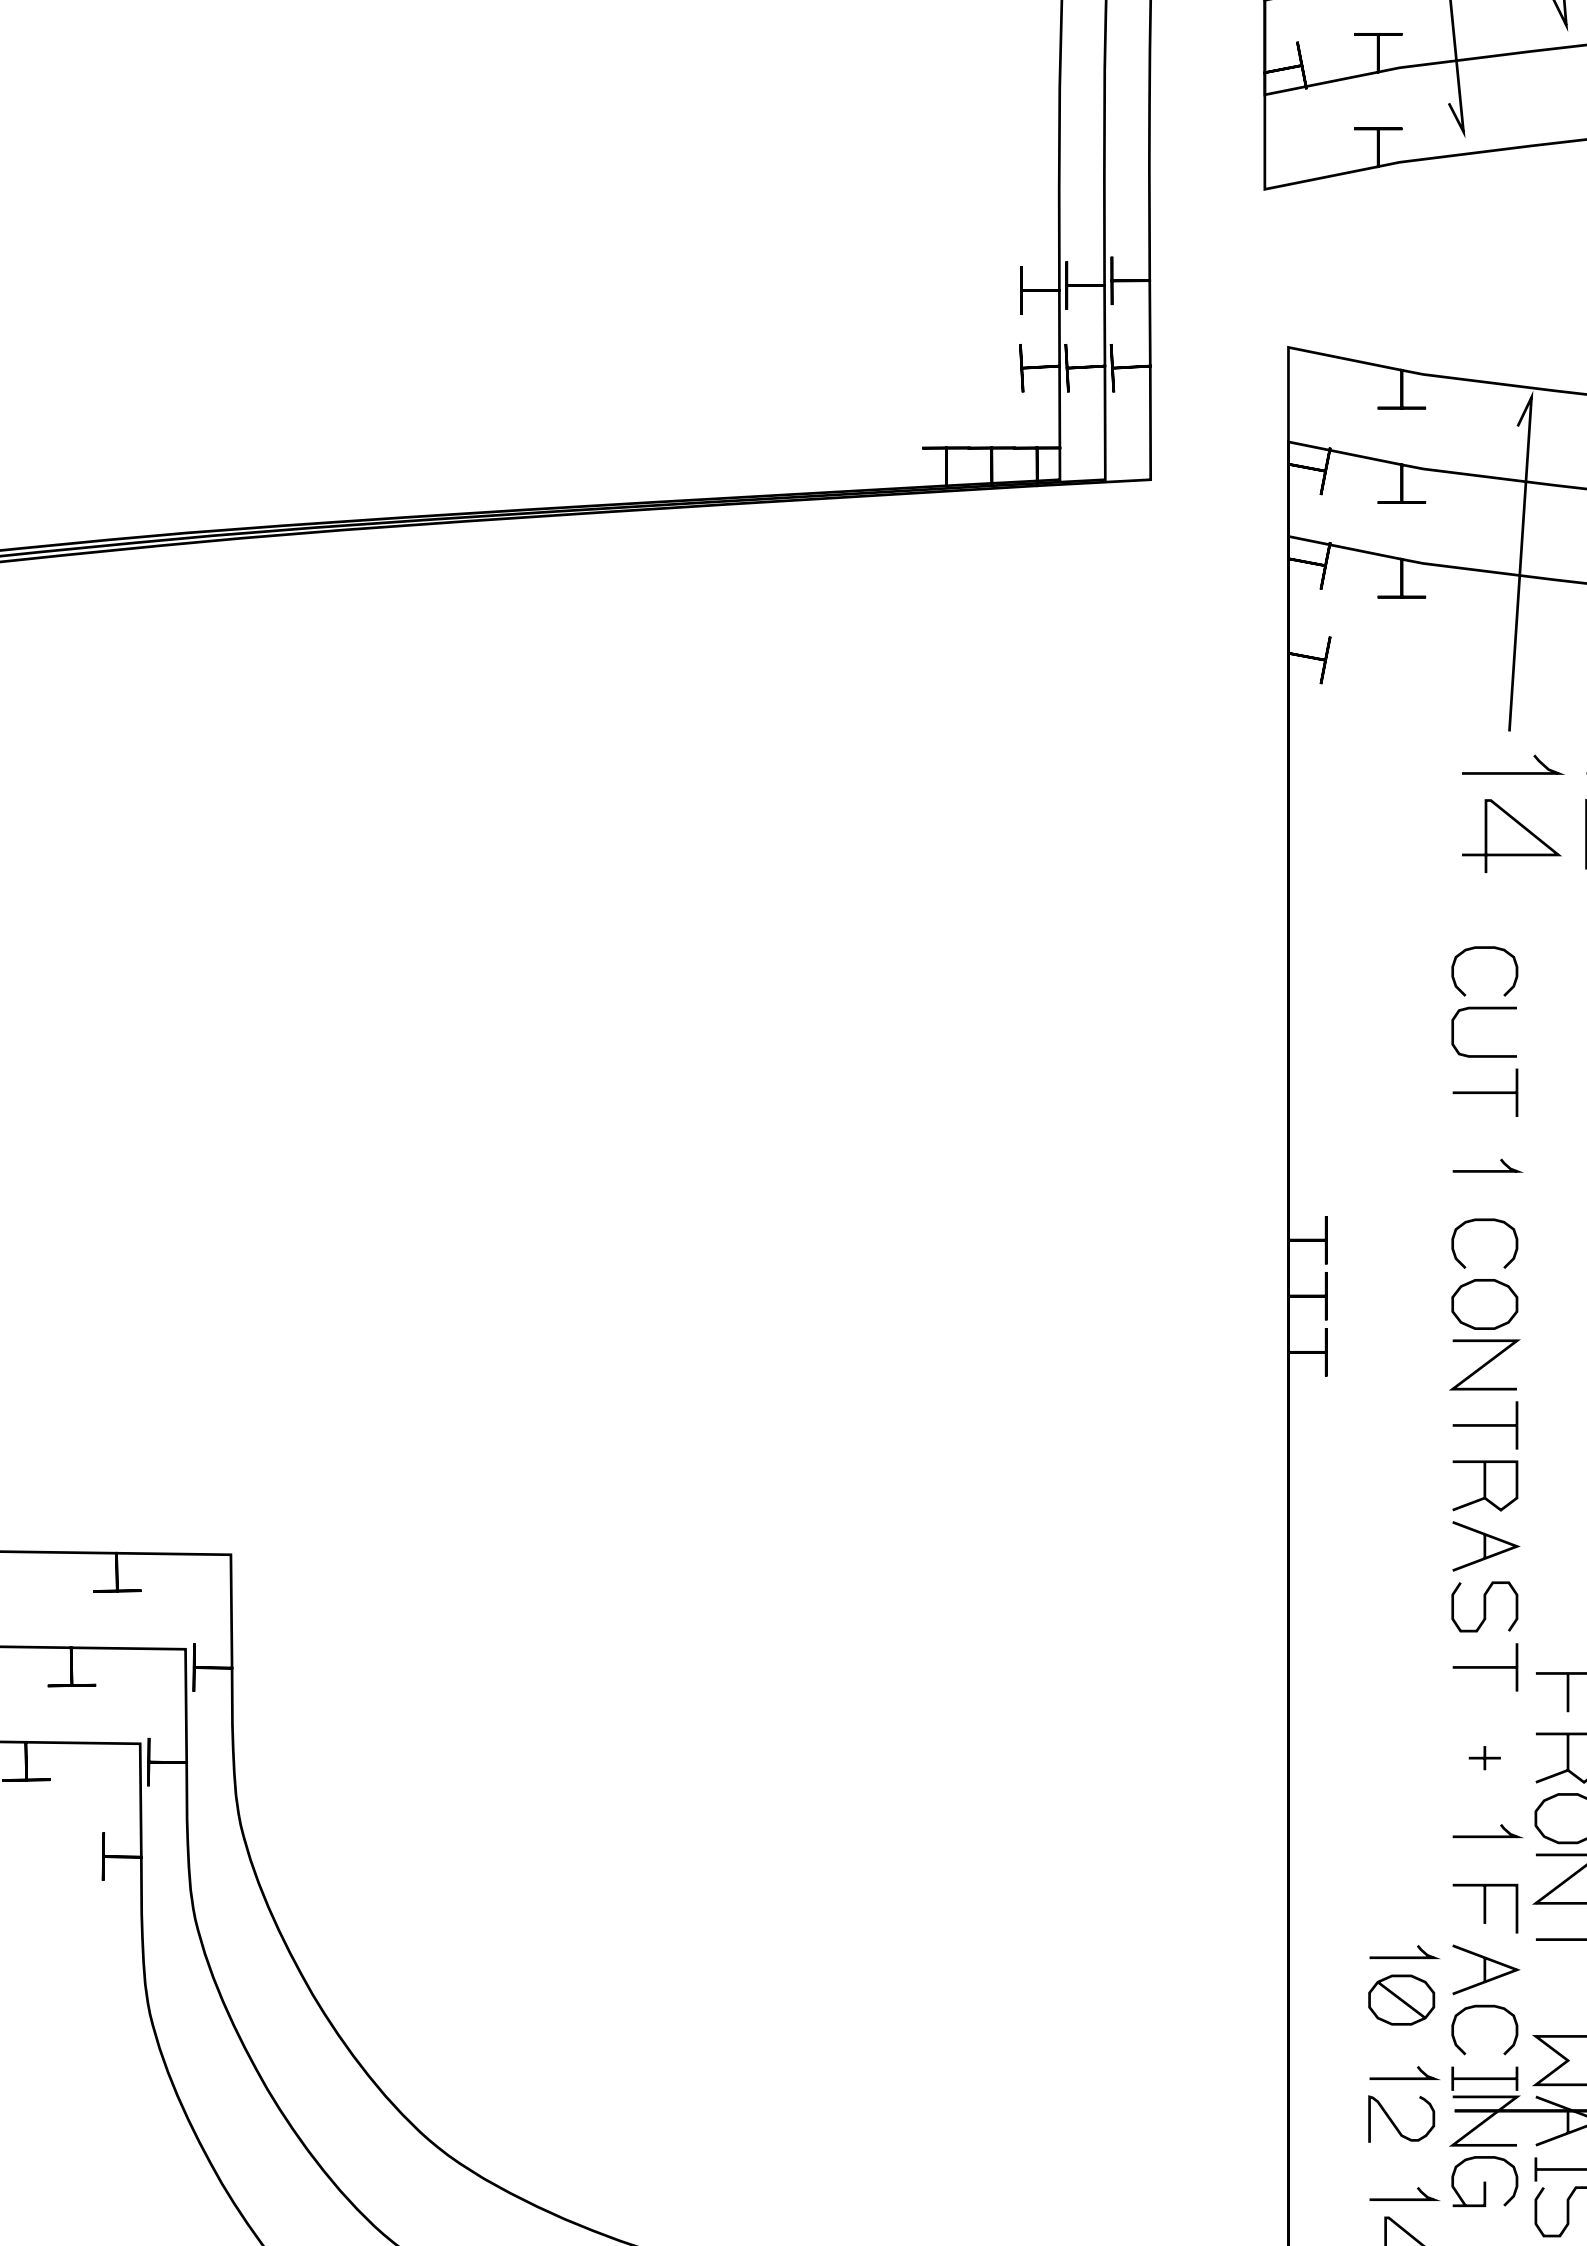

# HIGH WAIST SHORTS

10 12 14

10  
12  
14

20cm ZIP  
LEFT SID  
ONLY

FRONT WALLS  
14 CUT 1 CONTRAST + 1 FACING

10 12 12

III

HIGH WAIST SHORTS 10 12 14

HIGH WAIST SHORT  
 FRONT  
 CUT 1PR  
 10 12 14