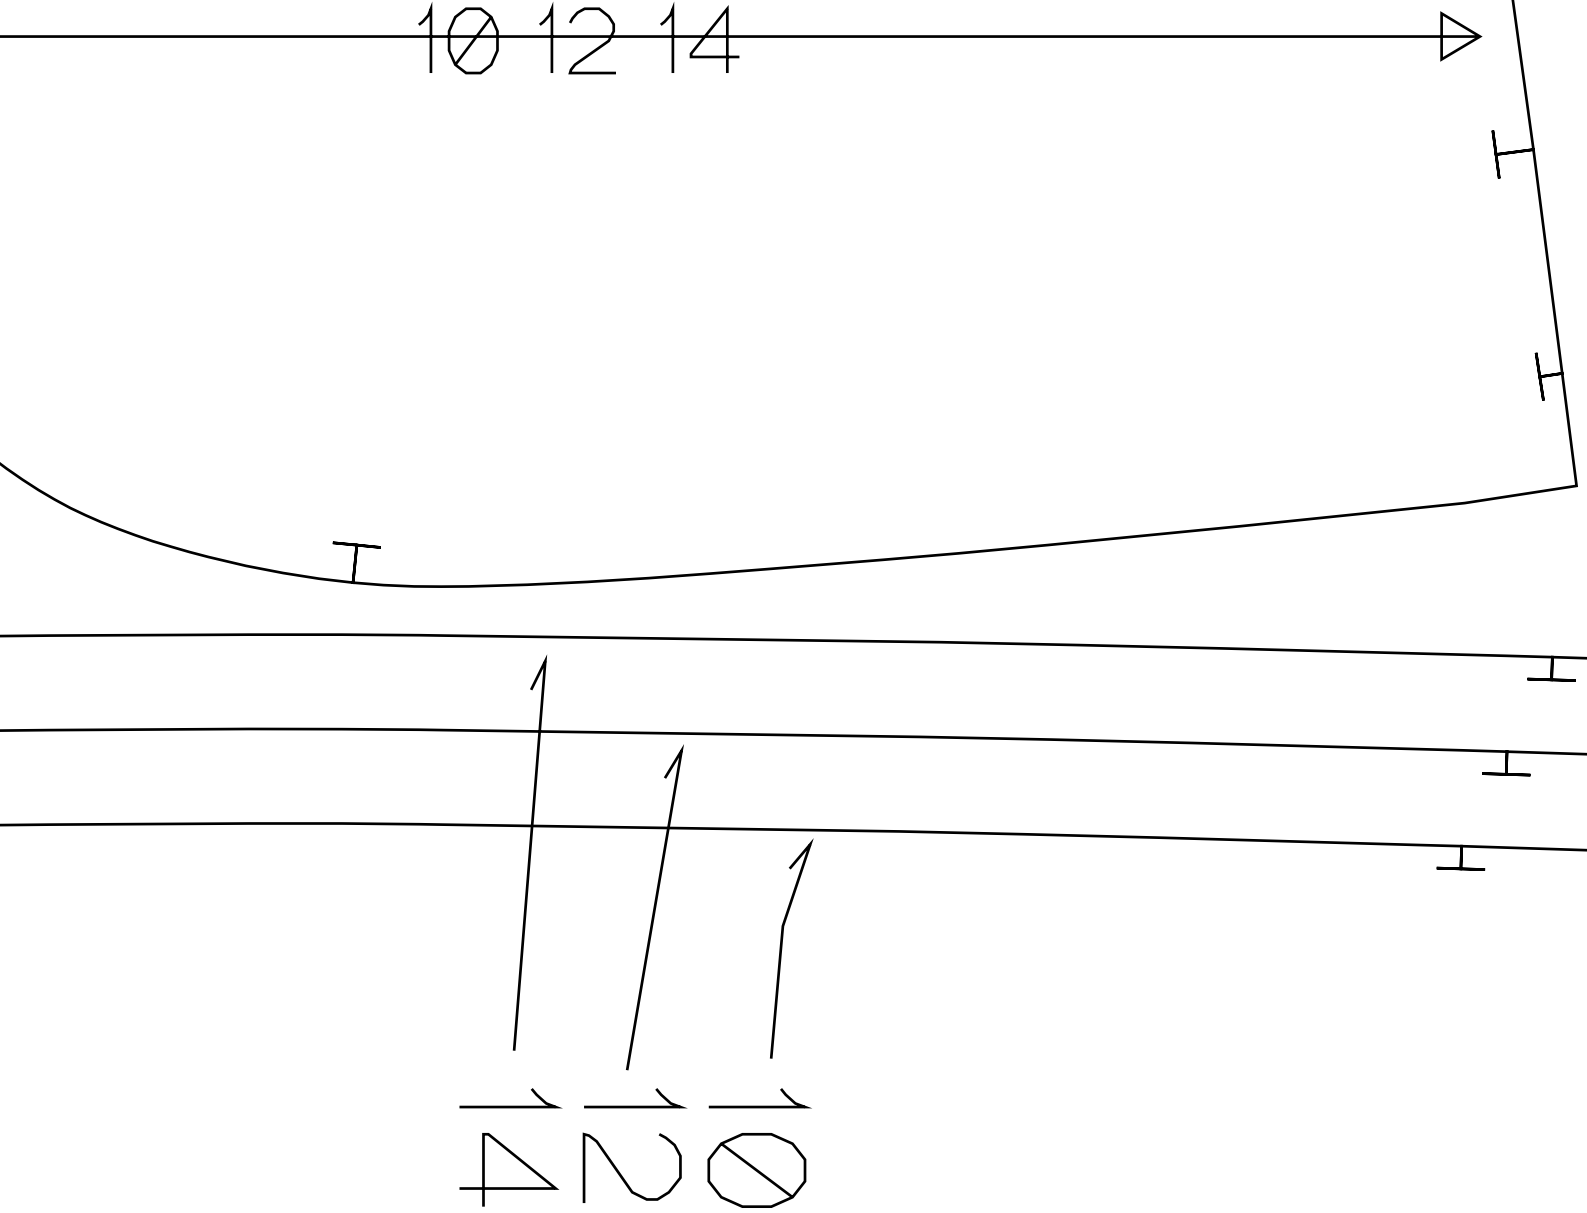

\_\_\_\_\_

┆

┆

┆

\_\_\_\_\_

HIGH WAIST SHORT  
 BACK  
 CUT 1PR  
 10 12 14

BACK WAIST BAND  
RAST + 1 FACING SELF + 1 INTERFACING  
10 12 14

HIGH WAIST SHORTS  
10CM X 10CM SQUARE

10 12 14

S

# HIGH WAIST SHORTS

10 12 14

10  
12  
14

20cm ZIP  
LEFT SID  
ONLY

FRONT WALLS  
14 CUT 1 CONTRAST + 1 FACING

10 12 12

III

HIGH WAIST SHORTS 10 12 14

HIGH WAIST SHORT  
 FRONT  
 CUT 1PR  
 10 12 14