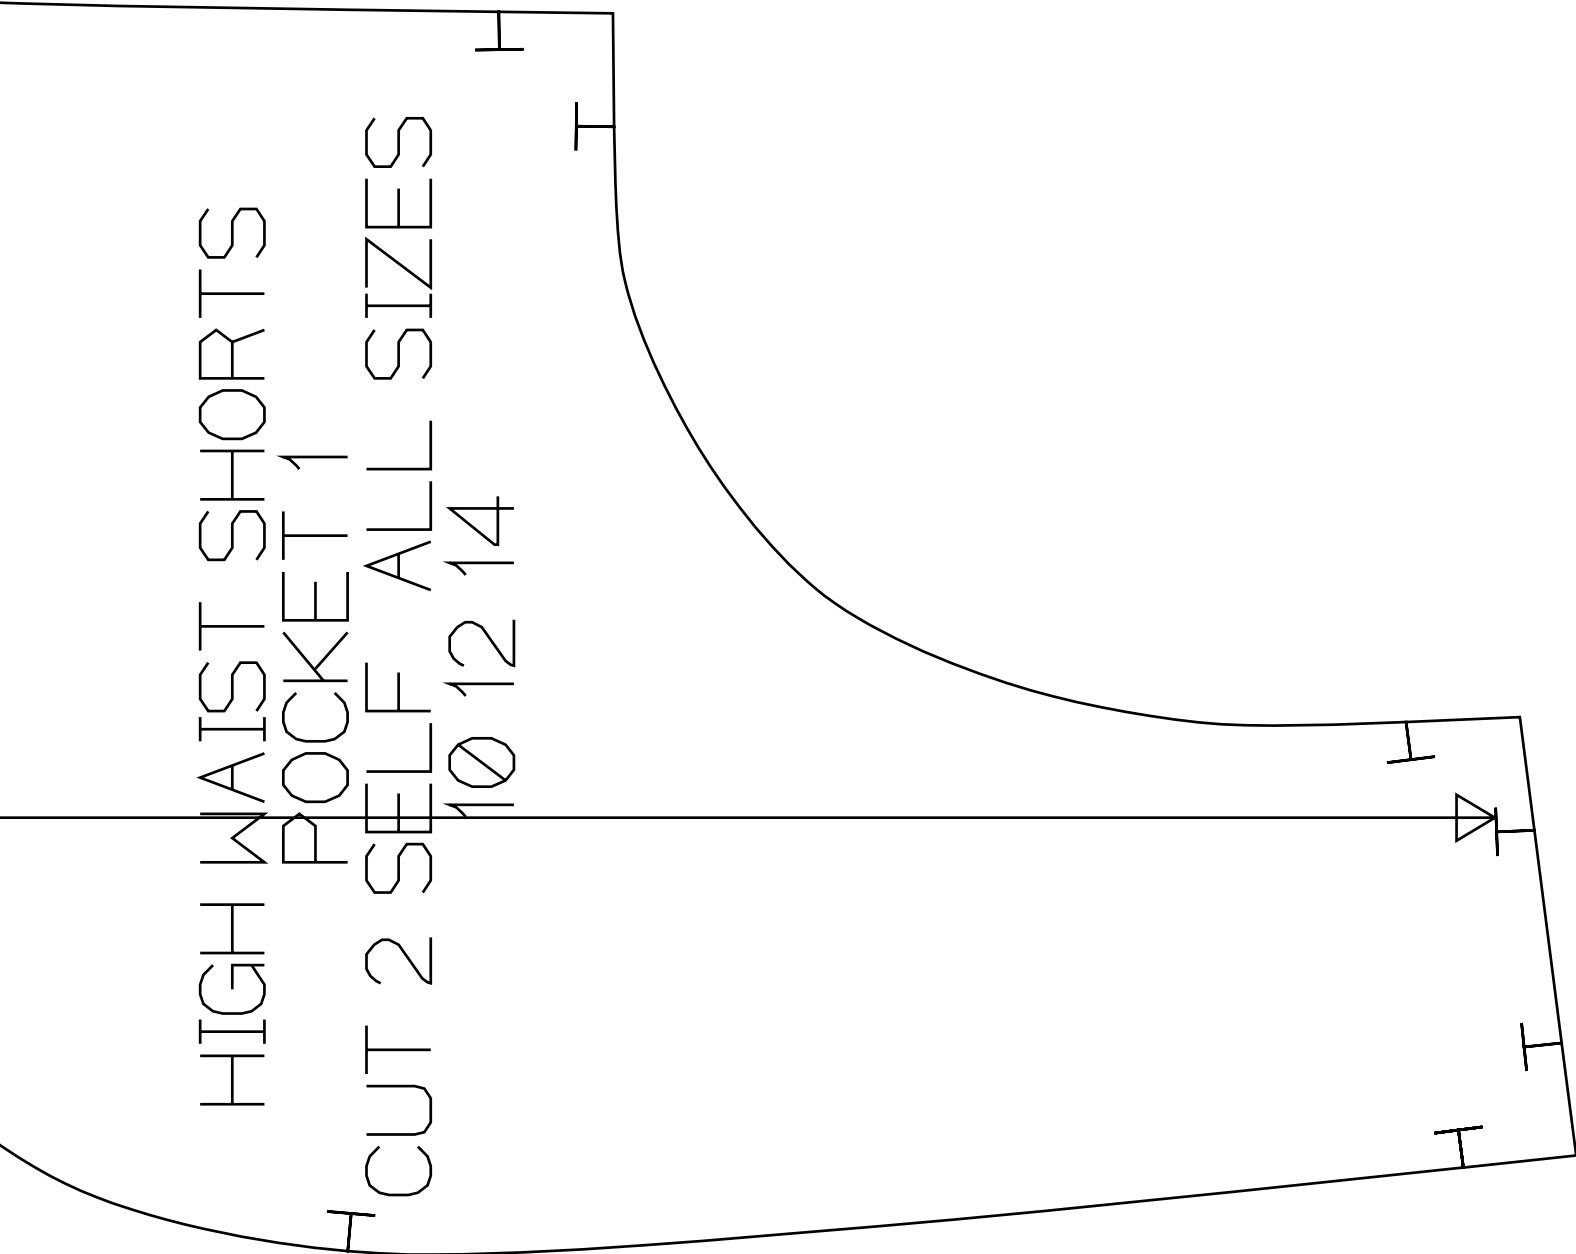

HIGH WAIST SHORTS

POCKET 1

CUT 2 SELF ALL SIZES

10 12 14

HIGH WAIST SHORTS  
POCKET

CUT 2 CONTRAST ALL SIZES

12 CUT 1 CONT

III

\_\_\_\_\_

┆

┆

┆

\_\_\_\_\_

HIGH WAIST SHORT  
 BACK  
 CUT 1PR  
 10 12 14

BACK WAIST BAND  
RAST + 1 FACING SELF + 1 INTERFACING  
10 12 14

HIGH WAIST SHORTS  
10CM X 10CM SQUARE

10 12 14

S

# HIGH WAIST SHORTS

10 12 14

10  
12  
14

20cm ZIP  
LEFT SID  
ONLY

FRONT WALLS  
14 CUT 1 CONTRAST + 1 FACING

10 12 12

III

HIGH WAIST SHORTS 10 12 14